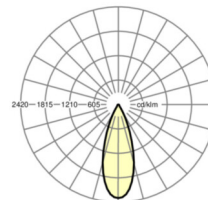

CHARACTERISTICS

Order number	19105504024
EAN number	4020863388738
Commodity code	94051190
Certification mark	IP 20, Protection class I, F, HACCP DIN10500/Food/IFS-application-related suitability/BRC, Indoor, CE
Impact resistance (IK rating)	IK03 (10°C bis 25°C)
Ambient temperatur	ta 10°C to 25°C
Warranty period	5 years

ELECTRICAL ENGINEERING

Controller	Electronic driver (2 pcs.)
System output	69W
Mains voltage	230V/50Hz
Circuit breakers (inrush current)	11 pieces/B10, 17 pieces/B16, 18 pieces/C10, 29 pieces/C16
Energy efficiency class/light source	D

LIGHTING TECHNOLOGY

Placement	LED, Colour rendering/Light colour CRI ≥ 80 / 3000K
Colour tolerance (MacAdam)	3SDCM
Nominal luminous flux	7645lm
LED service life	50000h L80/B10 (Tq 25°C)
Luminaire luminous efficiency	110lm/W
UGR lat./long.	25.3 / 25.3

MECHANICS

Housing colour	black RAL 9005
Dimensions (LxWxH/DxH)	765mm x 55mm x 201mm
Weight (net)	2.5kg
Swivel and turn area (x/y/z)	+ 90° / 0° / 335°
Type of installation	Mounting rail system installation, Light structure

Dimensions

L	765 mm	Length
B	55 mm	Width
H	201 mm	Height

DEEP-LINK

<https://www.regiolux.de/en/article/19105504024>

Reference	LED 7600lm 830
ηLB	100 %
Φ ↓/↑	100 % / 0 %
UGR lat./long.	25.3 / 25.3